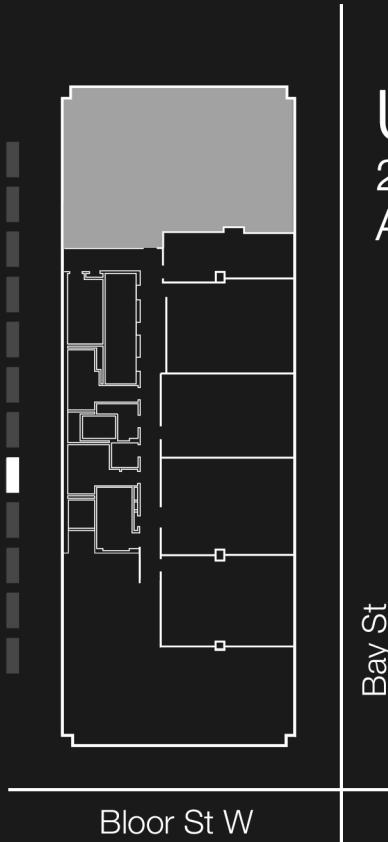

1200|BAY
at the north west corner of Bay & Bloor
1200BAY.CA

OFFICE LIFE at **Bay&Bloor**

UNIT 502

2,359 SF

AVAILABLE: IMMEDIATELY